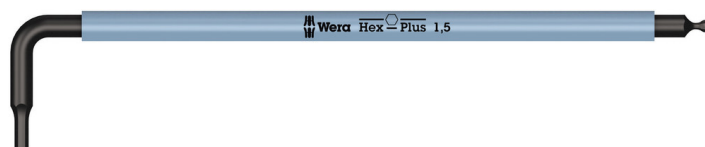

950 SPKL L-key Multicolour, metric, 1.5 x 90 mm

L-Keys for Hexagon Socket Screws

EAN:	4013288167842	Size:	93x17x4 mm
Part number:	05022600001	Weight:	6 g
Article number:	950 SPKL Multicolour	Country of origin:	CZ
		Customs tariff number:	82041100

- L-keys for hexagonal socket screws
- Hex-Plus allows socket head screws to live longer
- Colour coded, easy-to-grip plastic sleeve, even at low temperatures
- Hexagonal ballpoint on the long arm
- Wear-resistant size marking

Premium Wera L-key with colour-coded, convenient hose sleeve, which makes the tool easily accessible and the ergonomic and comfortable handle is easy on the hands even at low temperatures. The Hex Plus profile offers larger contact surfaces in the screw head. The notch effect is reduced to a minimum and the destruction of the screw head is almost eliminated. The ball on the long arm allows safe working even in difficult installation positions. The BlackLaser surface treatment makes for excellent surface protection, even from corrosion, and for long durability. Lasered and therefore abrasion-proof size marking on the L-key for quick access.

L-Keys for Hexagon Socket Screws

L-keys with a thermoplastic sleeve

We questioned the classic L-key design, since all too often the screw head recess is rounded out, meaning screws can no longer be tightened or loosened - and so the user finds the L-key slipping out of the recess. Wera Hex-Plus tools have a larger contact surface in the screw head. The notching effects are reduced and thereby the deformation of the screws. At the same time, as much as 20 % more torque can be applied.